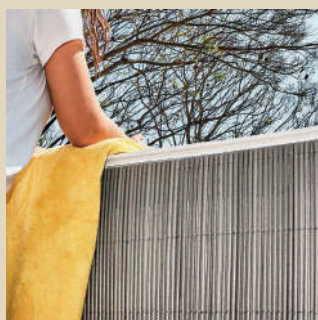

Stile, tendenza e design naturale

Una delle particolarità del rattan LOP è che offre una gamma di colori che imitano l'aspetto delle recinzioni naturali, compresi toni come il bambù delicato, il caldo legno, la classica forgia, il verde rinfrescante, l'antracite moderno e, ovviamente, il colore atemporale del rattan.

Questa diversità di colori ci consente di fornire soluzioni che si integrano perfettamente con qualsiasi stile decorativo, evitando qualsiasi discordanza nel loro ambiente. La varietà di colori e la texture li distinguono da altre chiusure sintetiche, con tonalità più artificiali che stonano dagli altri elementi del giardino.

Style, trend, and natural design

One of the particularities of LOP wicker is that it offers a color palette imitating the appearance of natural fences, including shades like subtle bamboo, warm wood, classic wrought iron, refreshing green, modern anthracite, and of course, the timeless wicker color.

This diversity of colors allows us to provide solutions that integrate perfectly with any decorative style, avoiding any discordance in its environment. Its variety of colors and texture distinguish it from other synthetic enclosures, with more artificial tones that clash with the other elements of the garden.