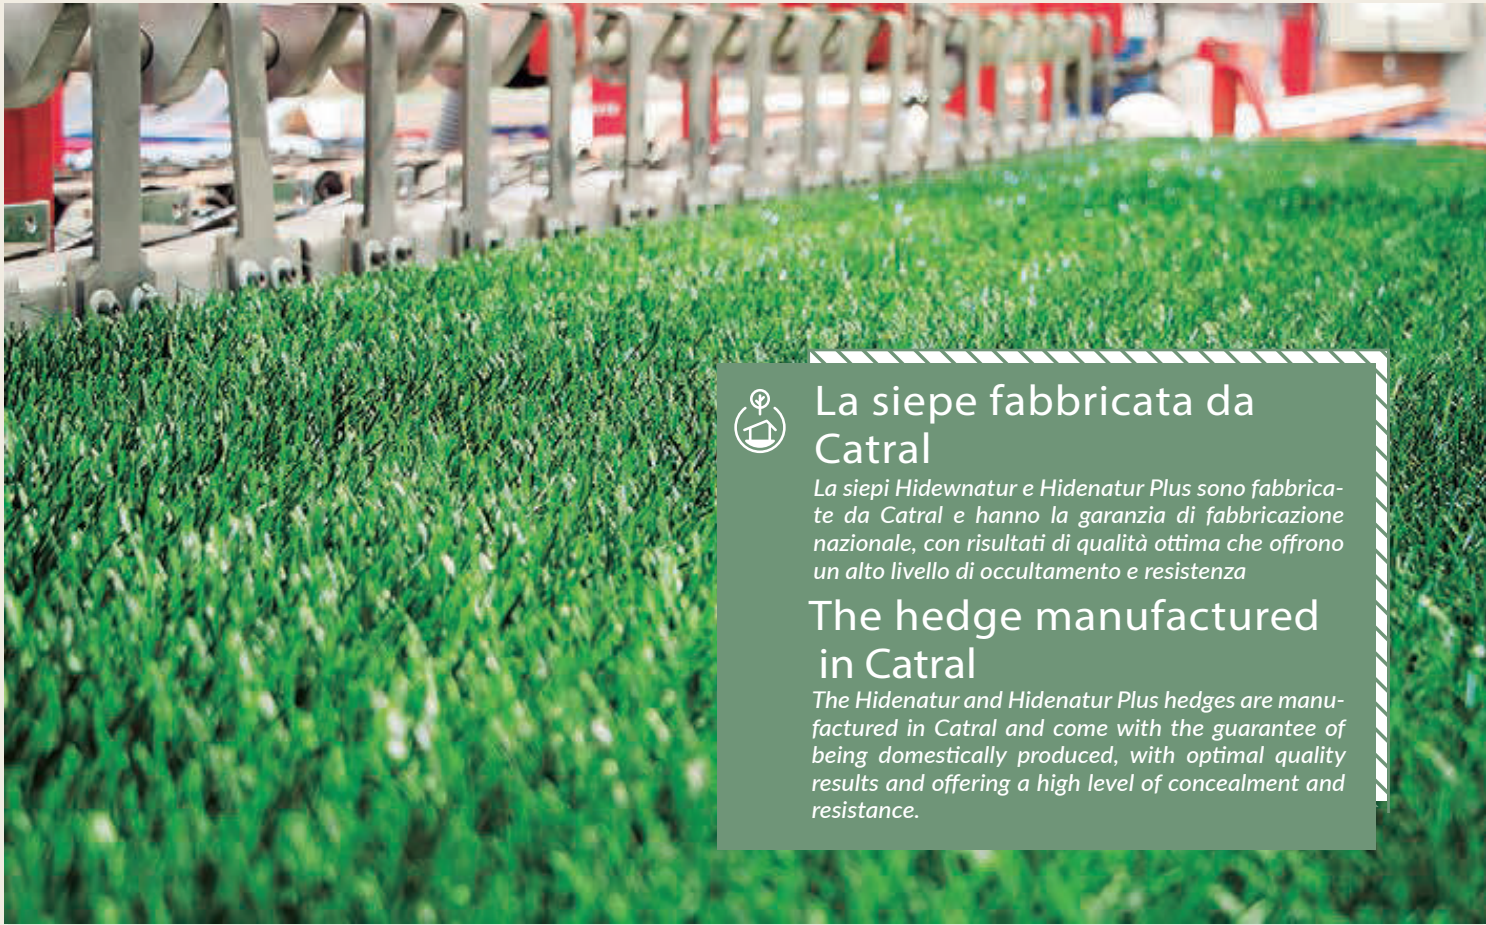

La siepe fabbricata da Catral

La siepi Hidenatur e Hidenatur Plus sono fabbricate da Catral e hanno la garanzia di fabbricazione nazionale, con risultati di qualità ottima che offrono un alto livello di occultamento e resistenza

The hedge manufactured in Catral

The Hidenatur and Hidenatur Plus hedges are manufactured in Catral and come with the guarantee of being domestically produced, with optimal quality results and offering a high level of concealment and resistance.